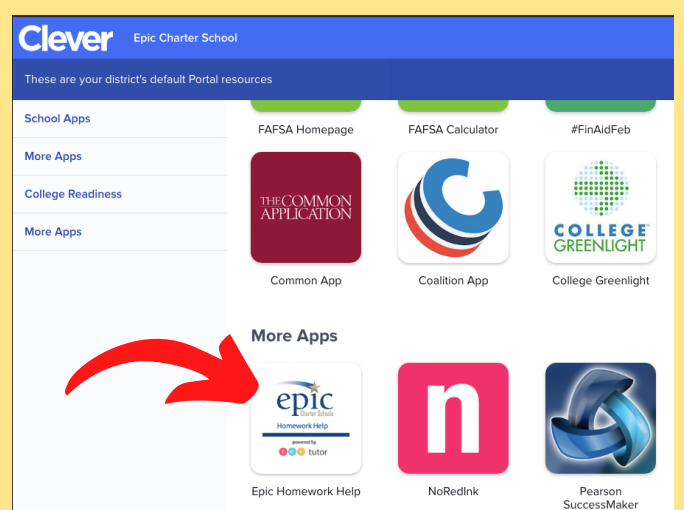

GETTING STARTED

with Homework Help Orientation PLUS!

CLEVER SIGN ON:

PICK A TIME THAT WORKS!

Email our Support Team or call (855)763-2607 with a day and time to schedule your Orientation PLUS

On-Demand 24/7

LOGIN THROUGH CLEVER

On the day and time of your lesson, log in through your Clever Homepage by clicking "Log in as a student."

CLICK THE APP!

Select the Homework Help and More! APP to get connected to your Student Dashboard

START LEARNING!

Click the flashing red button at the top of your screen to meet your tutor and start practicing a key Math objective!

You can also request an On-Demand lesson

AFTER ORIENTATION IS COMPLETE